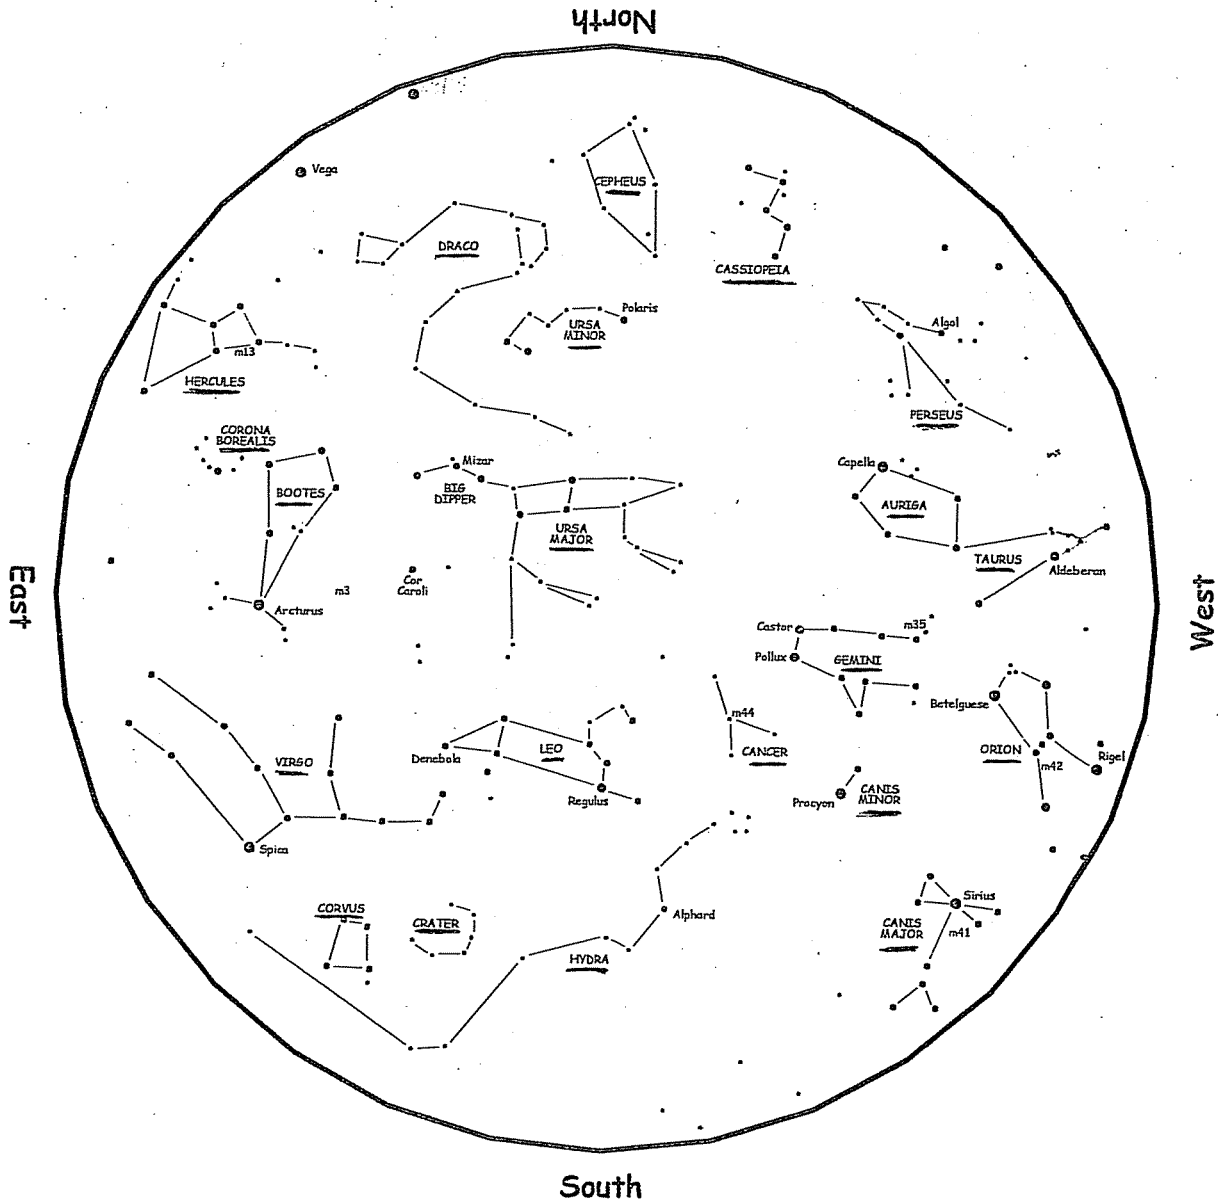

Kalamazoo Valley Museum

Universe Theater and Planetarium

When to use this map:
March 11:00 EDT
April 10:00 EDT
May 8:00 EDT